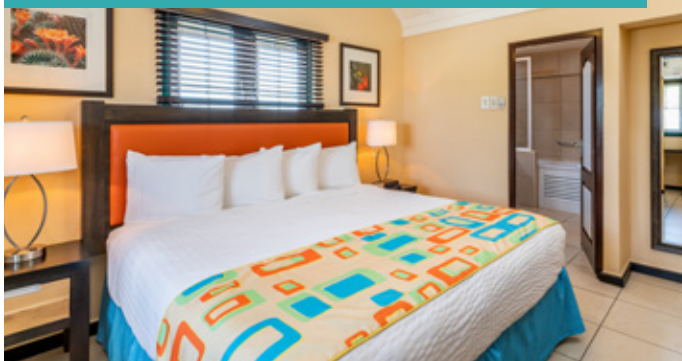

Penthouse

Beds: 1 King, 2 Double, 1 Trundle
Occupancy: 6
Room size: 1,113 Sq Ft
View: Distant Ocean

Our Penthouse Suite has the same layout as the Two Bedroom Suite, but is located on the second floor in front of the property and has a large private balcony.